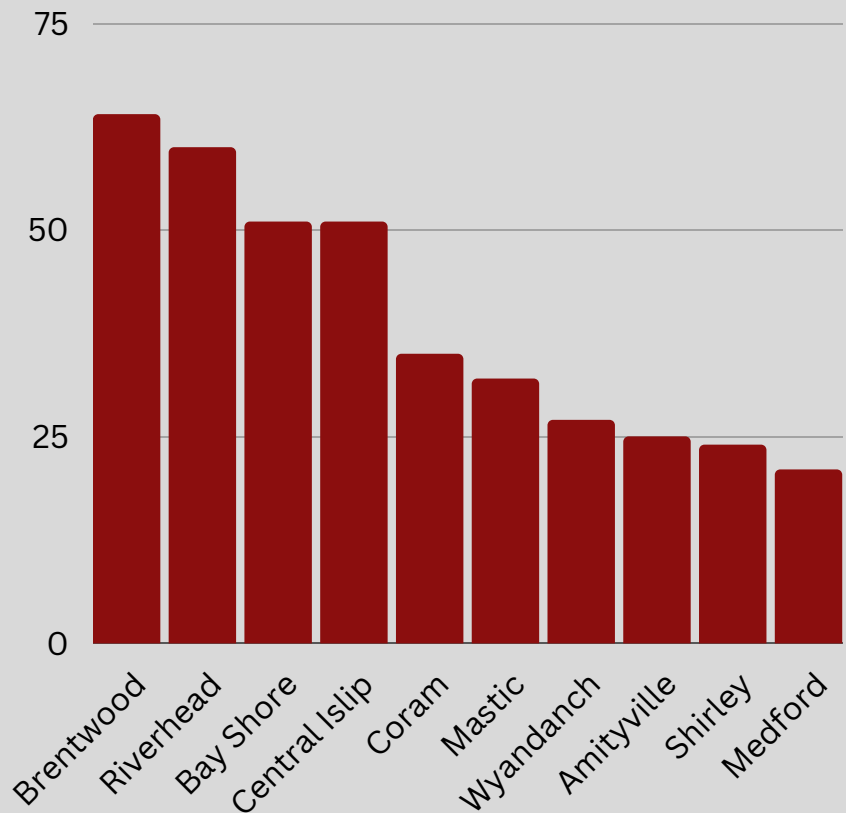

Suffolk County Sheriff's Office

Suffolk County Correctional Facilities Inmate Population January 23, 2023

Jail Population Breakdown by Gender

Population by Age & Gender

Population by Race

Population by Ethnicity

Number of Sentenced Inmates

YAPHANK
RIVERHEAD

Top 10 Towns by Residence

Top 10 Holding Charges

Visitor Statistics