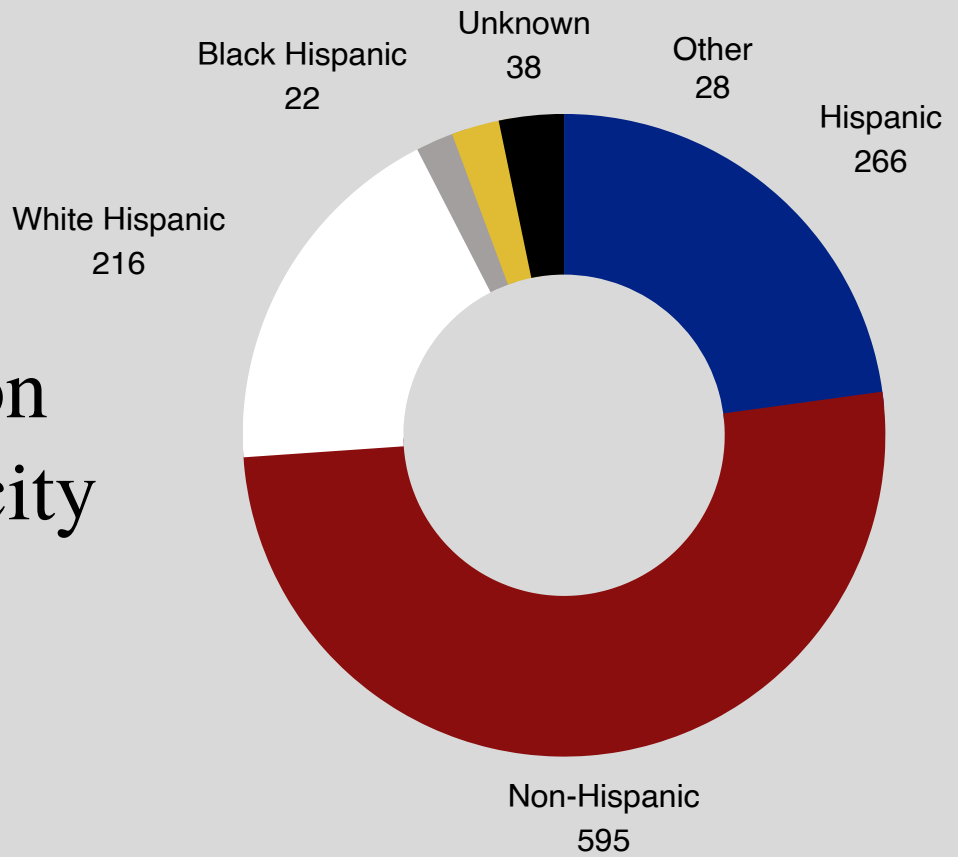

Suffolk County Sheriff's Office

Suffolk County Correctional Facilities Inmate Population January 23, 2023

Jail Population Breakdown by Gender

Population by Age & Gender

Population by Race

Population by Ethnicity

Number of Sentenced Inmates

YAPHANK
RIVERHEAD

Top 10 Towns by Residence

Top 10 Holding Charges

Visitor Statistics