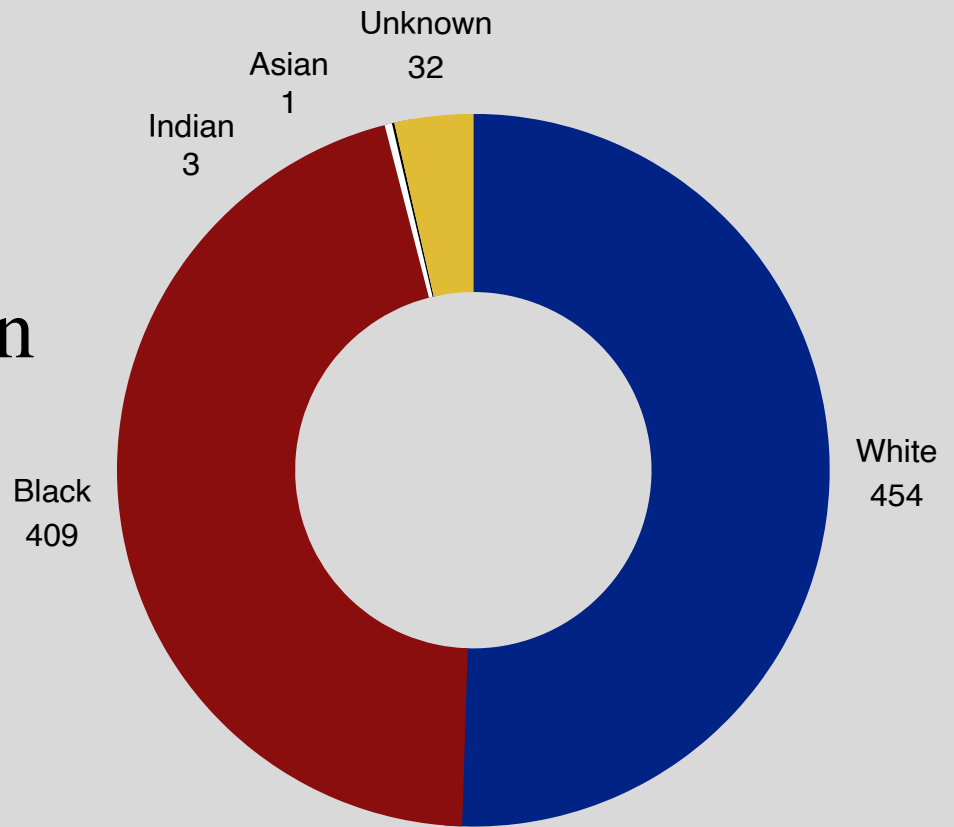

Suffolk County Sheriff's Office

Suffolk County Correctional Facilities Inmate Population January 23, 2023

Jail Population Breakdown by Gender

Population by Age & Gender

Population by Race

Population by Ethnicity

Number of Sentenced Inmates

YAPHANK
RIVERHEAD

Top 10 Towns by Residence

Top 10 Holding Charges

Visitor Statistics