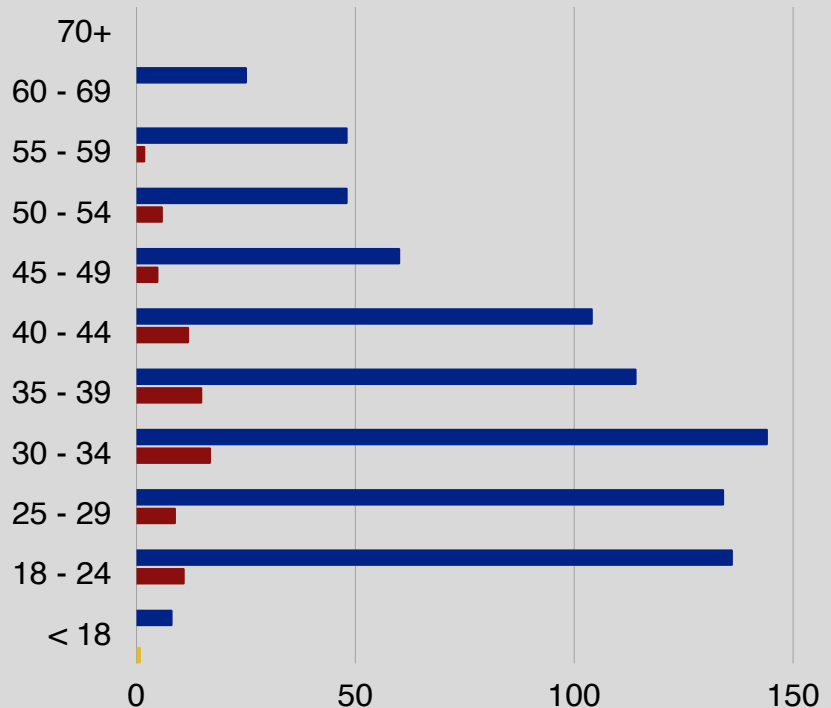

Suffolk County Sheriff's Office

Suffolk County Correctional Facilities Inmate Population January 23, 2023

Jail Population Breakdown by Gender

Population by Age & Gender

Population by Race

Population by Ethnicity

Number of Sentenced Inmates

YAPHANK
RIVERHEAD

Top 10 Towns by Residence

Top 10 Holding Charges

Visitor Statistics