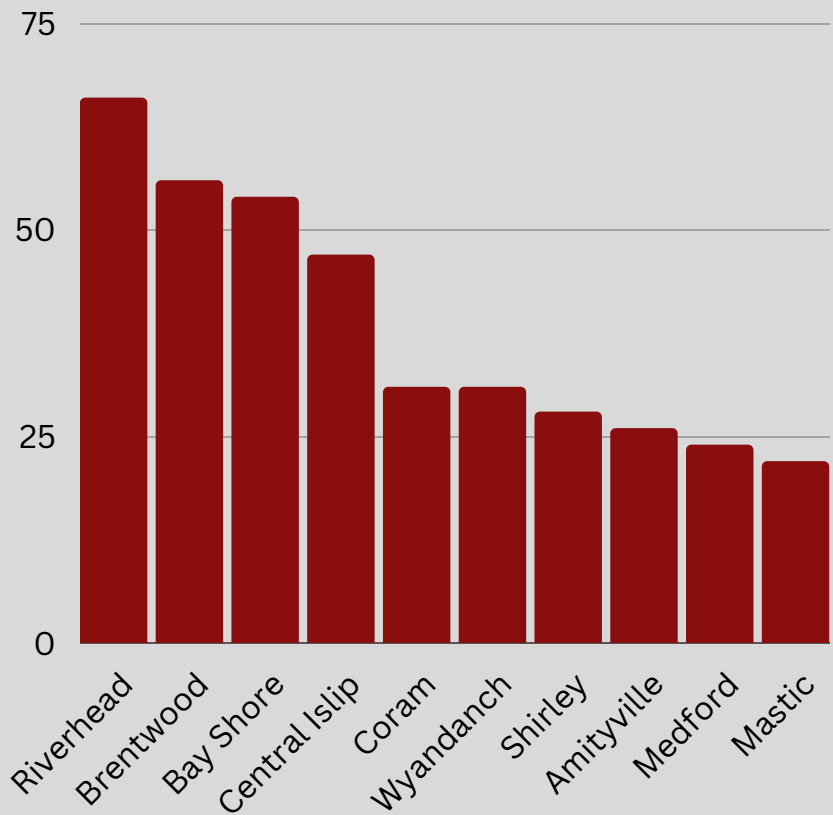

Suffolk County Sheriff's Office

Suffolk County Correctional Facilities Inmate Population February 20, 2023

Jail Population Breakdown by Gender

Population by Age & Gender

Population by Race

Population by Ethnicity

Number of Sentenced Inmates

YAPHANK
RIVERHEAD

Top 10 Towns by Residence

Top 10 Holding Charges

Visitor Statistics