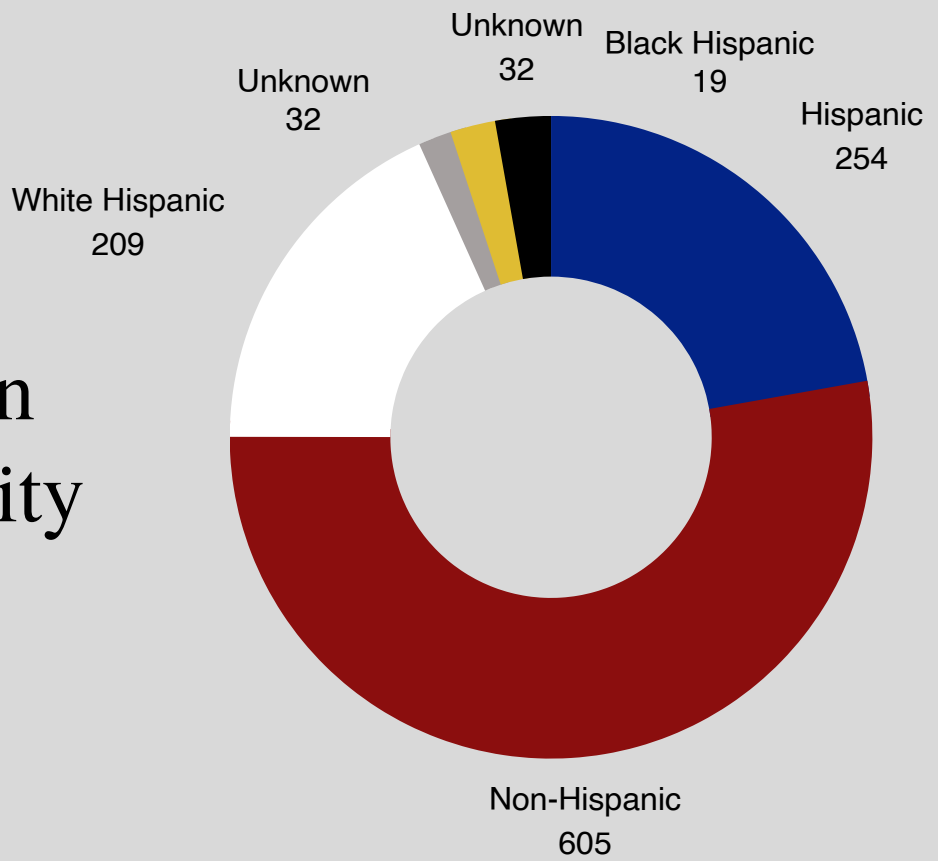

Suffolk County Sheriff's Office

Suffolk County Correctional Facilities Inmate Population February 20, 2023

Jail Population Breakdown by Gender

Population by Age & Gender

Population by Race

Population by Ethnicity

Number of Sentenced Inmates

YAPHANK
RIVERHEAD

Top 10 Towns by Residence

Top 10 Holding Charges

Visitor Statistics