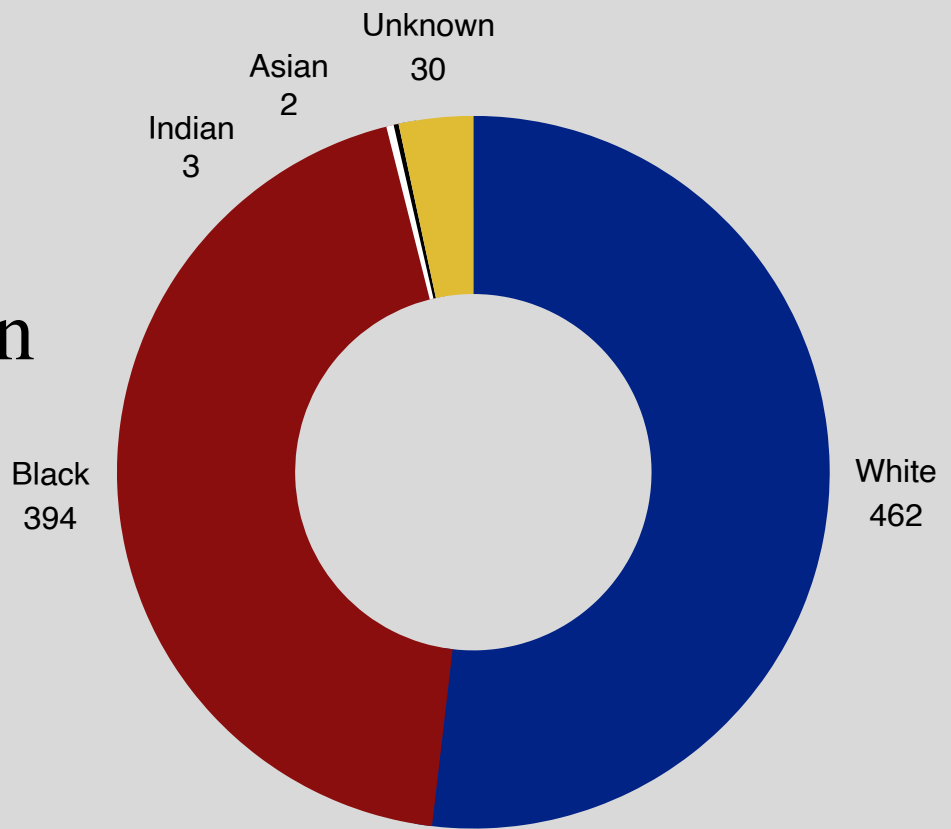

Suffolk County Sheriff's Office

Suffolk County Correctional Facilities Inmate Population February 20, 2023

Jail Population Breakdown by Gender

Population by Age & Gender

Population by Race

Population by Ethnicity

Number of Sentenced Inmates

YAPHANK
RIVERHEAD

Top 10 Towns by Residence

Top 10 Holding Charges

Visitor Statistics