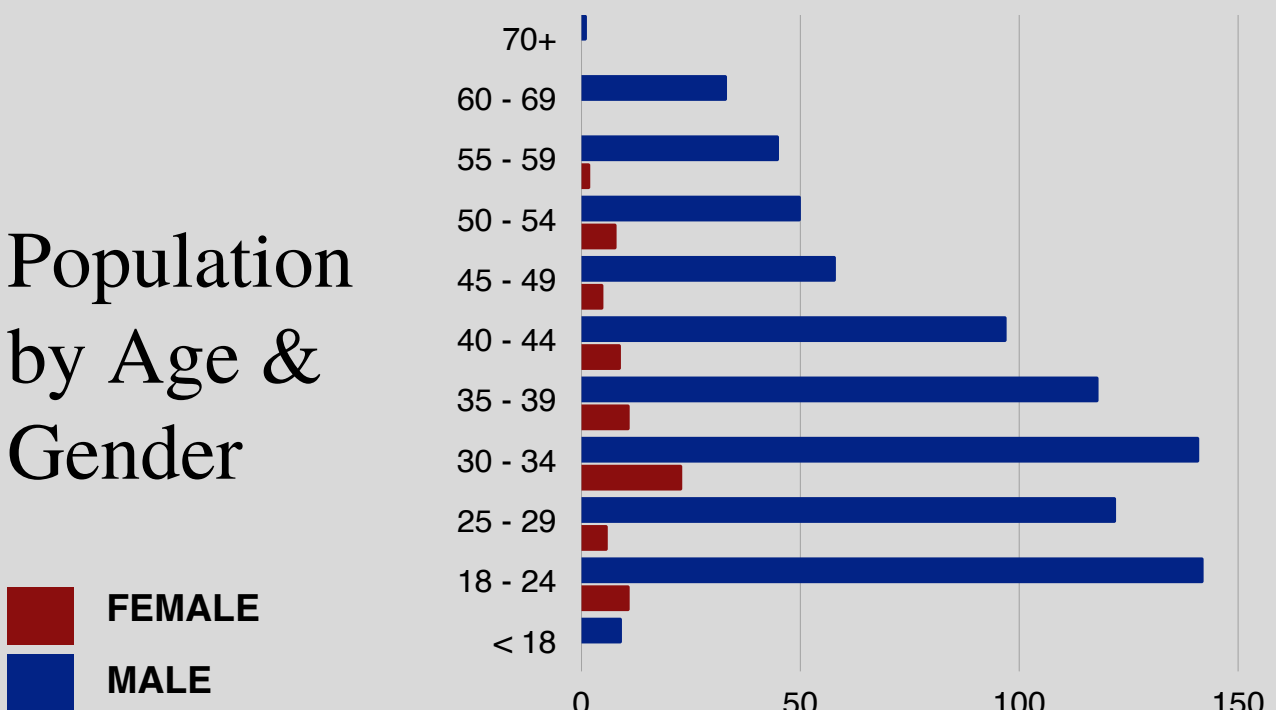

Suffolk County Sheriff's Office

Suffolk County Correctional Facilities Inmate Population February 20, 2023

Jail Population Breakdown by Gender

Population by Age & Gender

Population by Race

Population by Ethnicity

Number of Sentenced Inmates

YAPHANK
RIVERHEAD

Top 10 Towns by Residence

Top 10 Holding Charges

Visitor Statistics