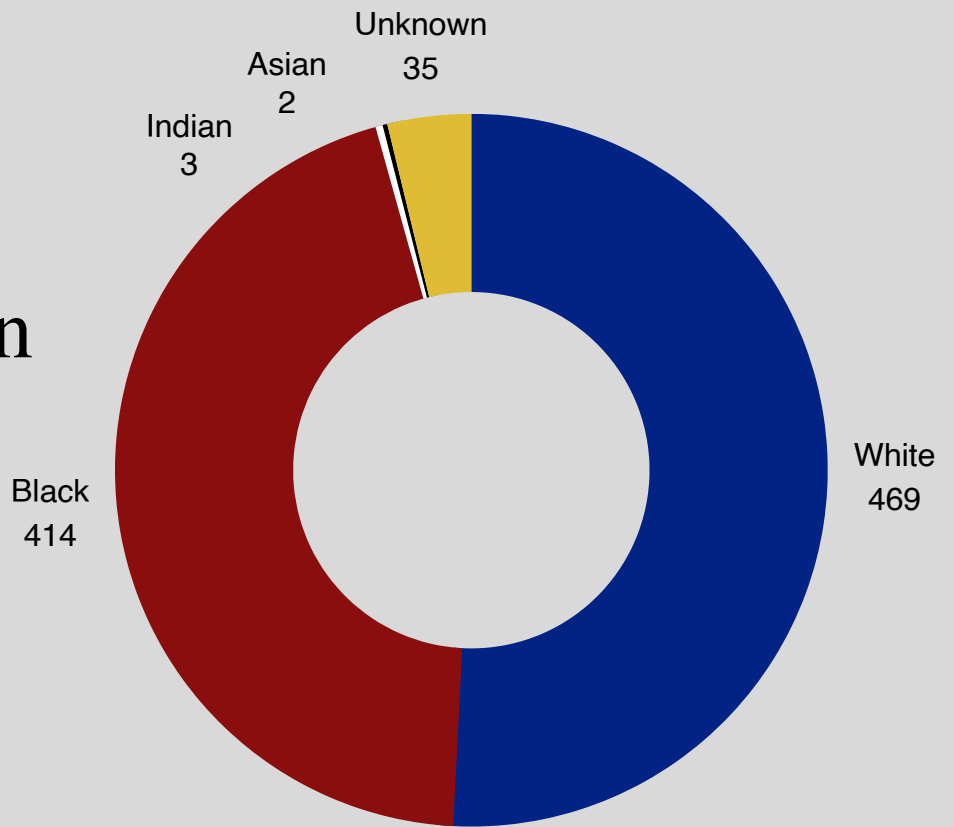

Suffolk County Sheriff's Office

Suffolk County Correctional Facilities Inmate Population February 27, 2023

Jail Population Breakdown by Gender

Population by Age & Gender

Population by Race

Population by Ethnicity

Number of Sentenced Inmates

YAPHANK
RIVERHEAD

Top 10 Towns by Residence

Top 10 Holding Charges

Visitor Statistics