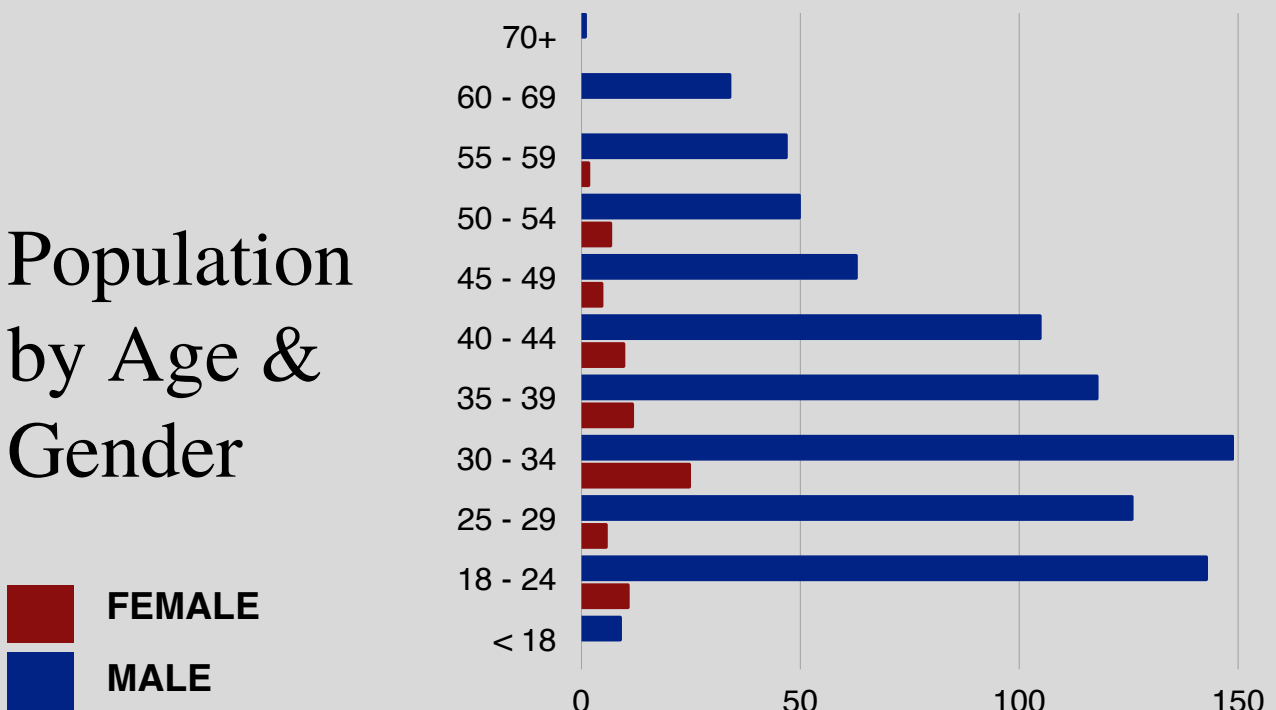

Suffolk County Sheriff's Office

Suffolk County Correctional Facilities Inmate Population February 27, 2023

Jail Population Breakdown by Gender

Population by Age & Gender

Population by Race

Population by Ethnicity

Number of Sentenced Inmates

YAPHANK
RIVERHEAD

Top 10 Towns by Residence

Top 10 Holding Charges

Visitor Statistics