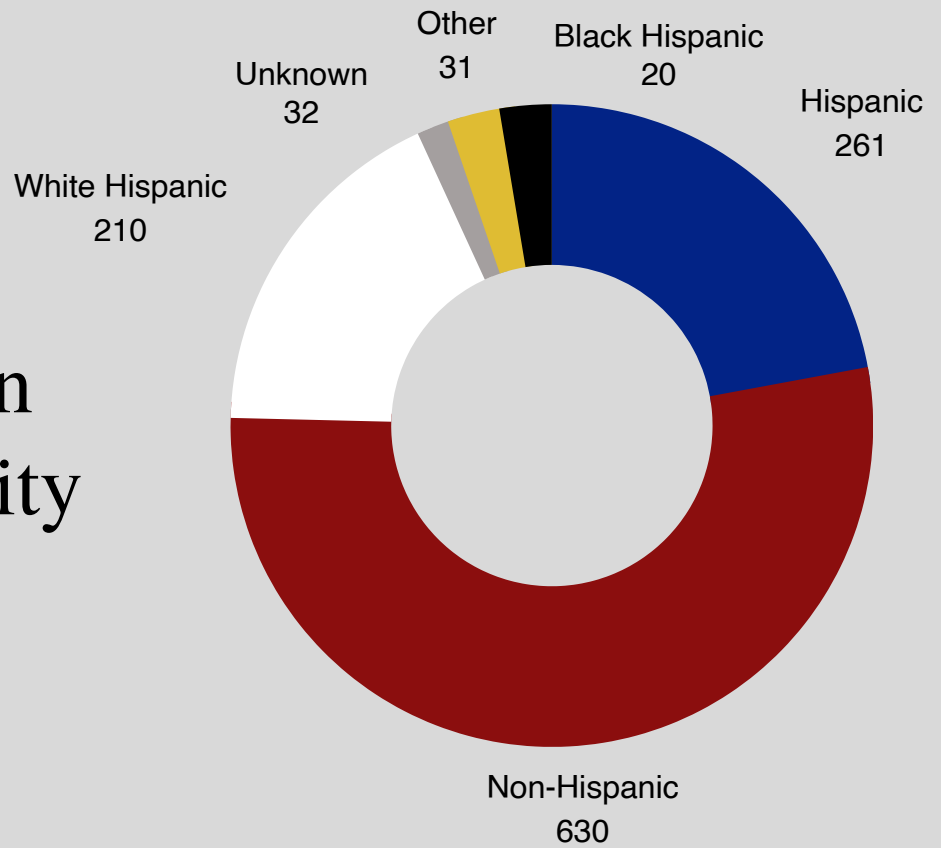

Suffolk County Sheriff's Office

Suffolk County Correctional Facilities Inmate Population February 27, 2023

Jail Population Breakdown by Gender

Population by Age & Gender

Population by Race

Population by Ethnicity

Number of Sentenced Inmates

YAPHANK
RIVERHEAD

Top 10 Towns by Residence

Top 10 Holding Charges

Visitor Statistics