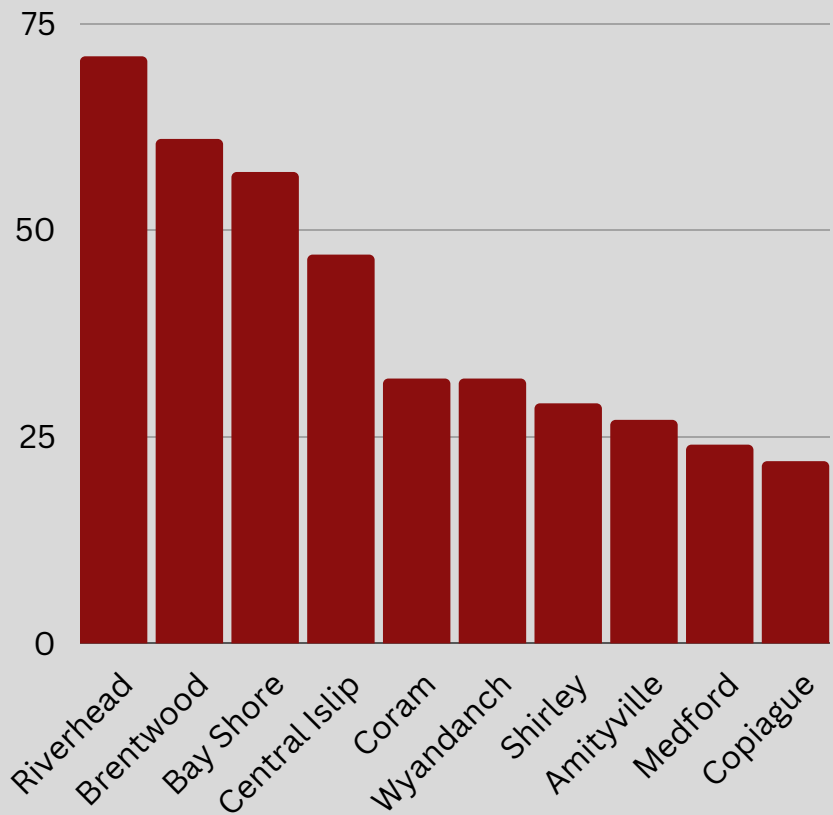

Suffolk County Sheriff's Office

Suffolk County Correctional Facilities Inmate Population February 27, 2023

Jail Population Breakdown by Gender

Population by Age & Gender

Population by Race

Population by Ethnicity

Number of Sentenced Inmates

YAPHANK
RIVERHEAD

Top 10 Towns by Residence

Top 10 Holding Charges

Visitor Statistics