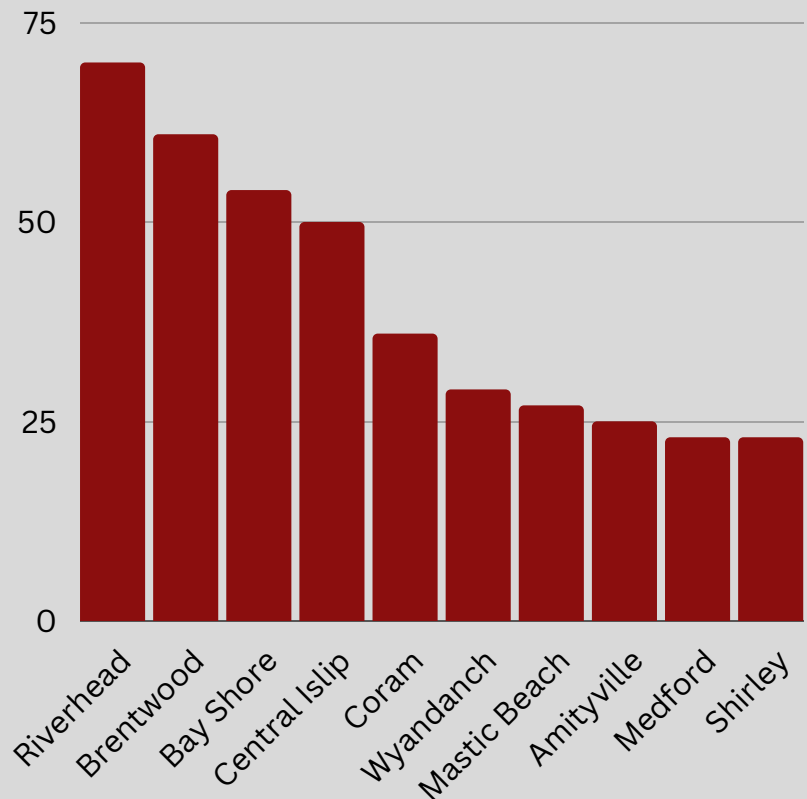

Suffolk County Sheriff's Office

Suffolk County Correctional Facilities Inmate Population April 3, 2023

Jail Population Breakdown by Gender

Population by Age & Gender

Population by Race

Population by Ethnicity

Number of Sentenced Inmates

Top 10 Towns by Residence

Top 10 Holding Charges

Visitor Statistics