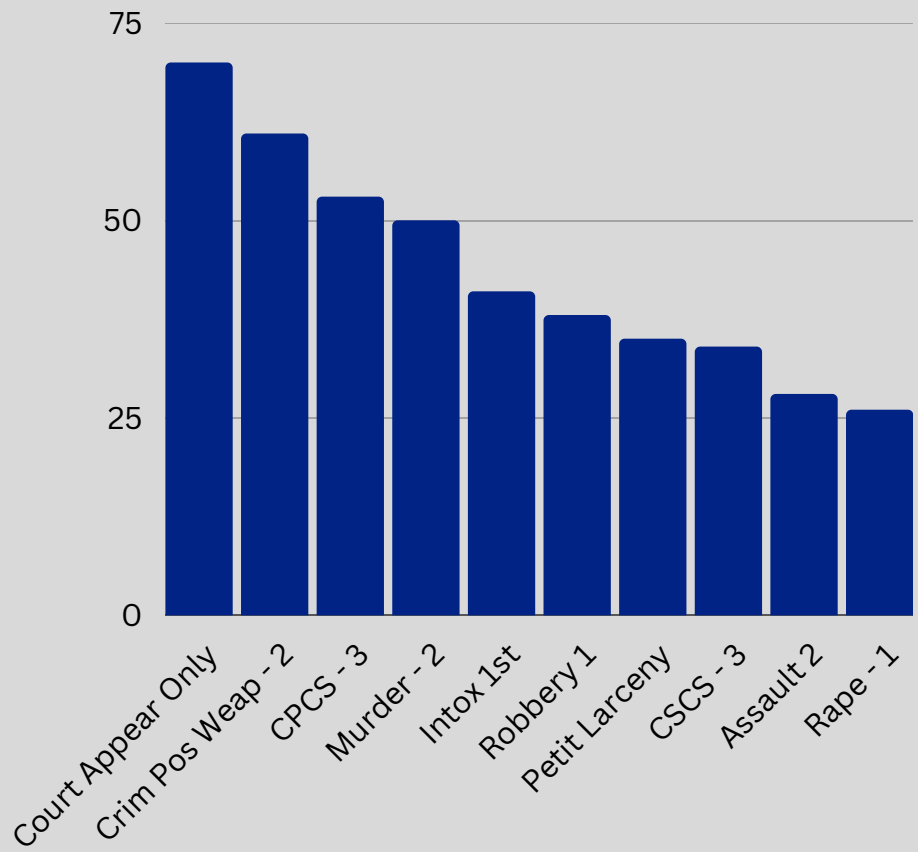

Suffolk County Sheriff's Office

Suffolk County Correctional Facilities Inmate Population April 3, 2023

Jail Population Breakdown by Gender

Population by Age & Gender

Population by Race

Population by Ethnicity

Number of Sentenced Inmates

Top 10 Towns by Residence

Top 10 Holding Charges

Visitor Statistics