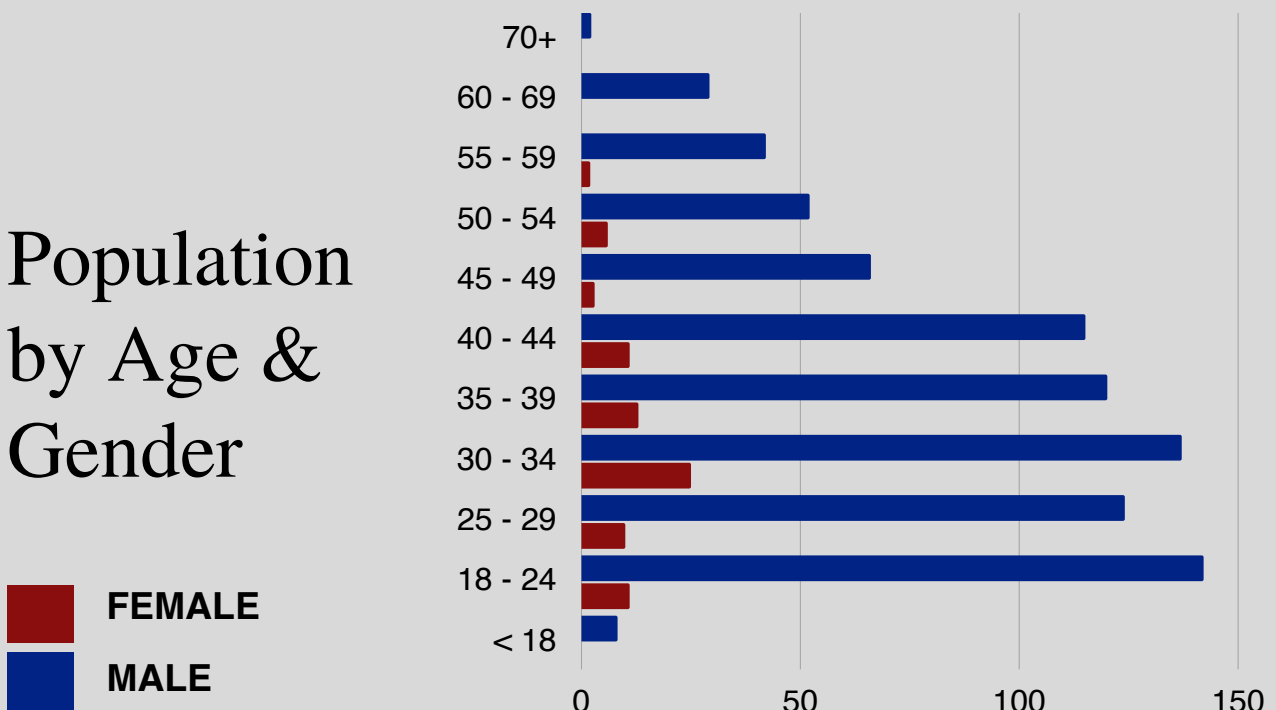

Suffolk County Sheriff's Office

Suffolk County Correctional Facilities Inmate Population March 20, 2023

Jail Population Breakdown by Gender

Population by Age & Gender

Population by Race

Population by Ethnicity

Number of Sentenced Inmates

YAPHANK
RIVERHEAD

Top 10 Towns by Residence

Top 10 Holding Charges

Visitor Statistics