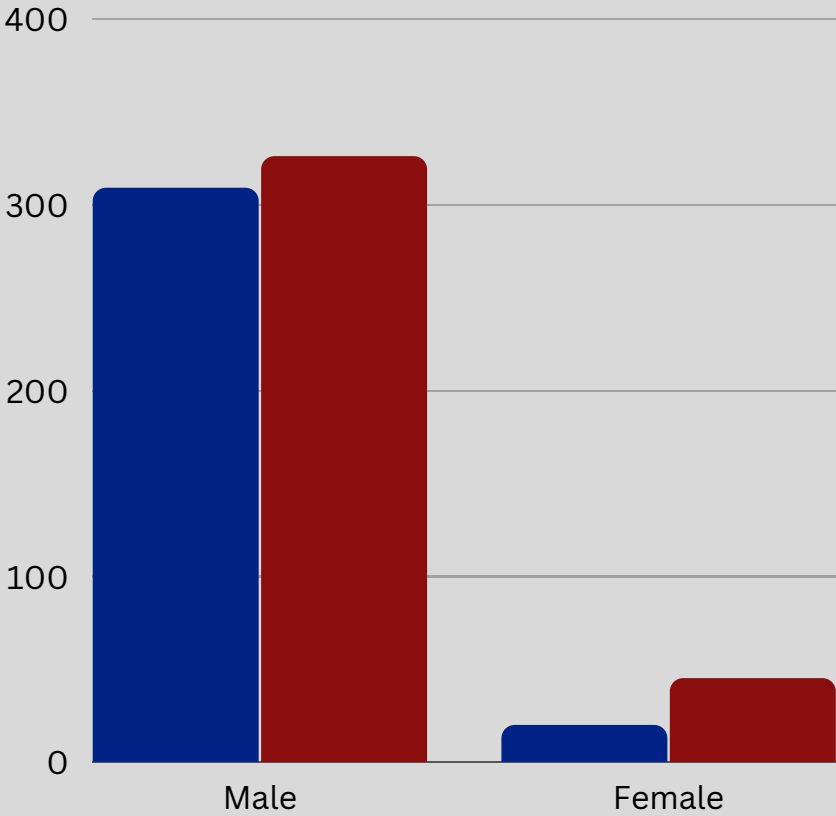

Suffolk County Sheriff's Office

Suffolk County Correctional Facilities Inmate Population March 20, 2023

Jail Population Breakdown by Gender

Population by Age & Gender

Population by Race

Population by Ethnicity

Number of Sentenced Inmates

YAPHANK
RIVERHEAD

Top 10 Towns by Residence

Top 10 Holding Charges

Visitor Statistics