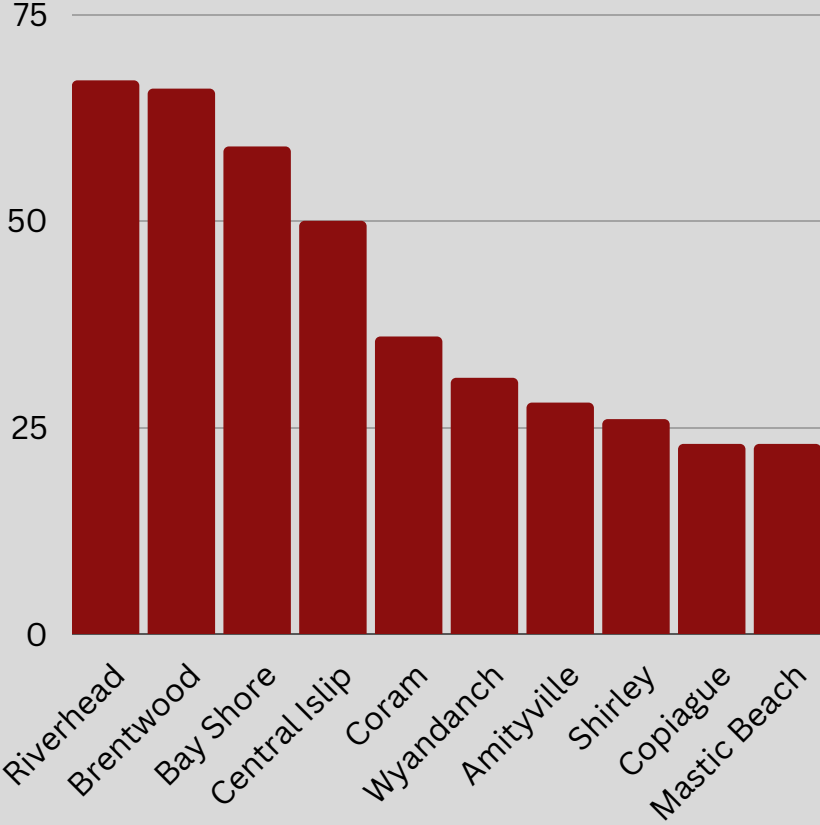

Suffolk County Sheriff's Office

Suffolk County Correctional Facilities Inmate Population March 20, 2023

Jail Population Breakdown by Gender

Population by Age & Gender

Population by Race

Population by Ethnicity

Number of Sentenced Inmates

YAPHANK
RIVERHEAD

Top 10 Towns by Residence

Top 10 Holding Charges

Visitor Statistics