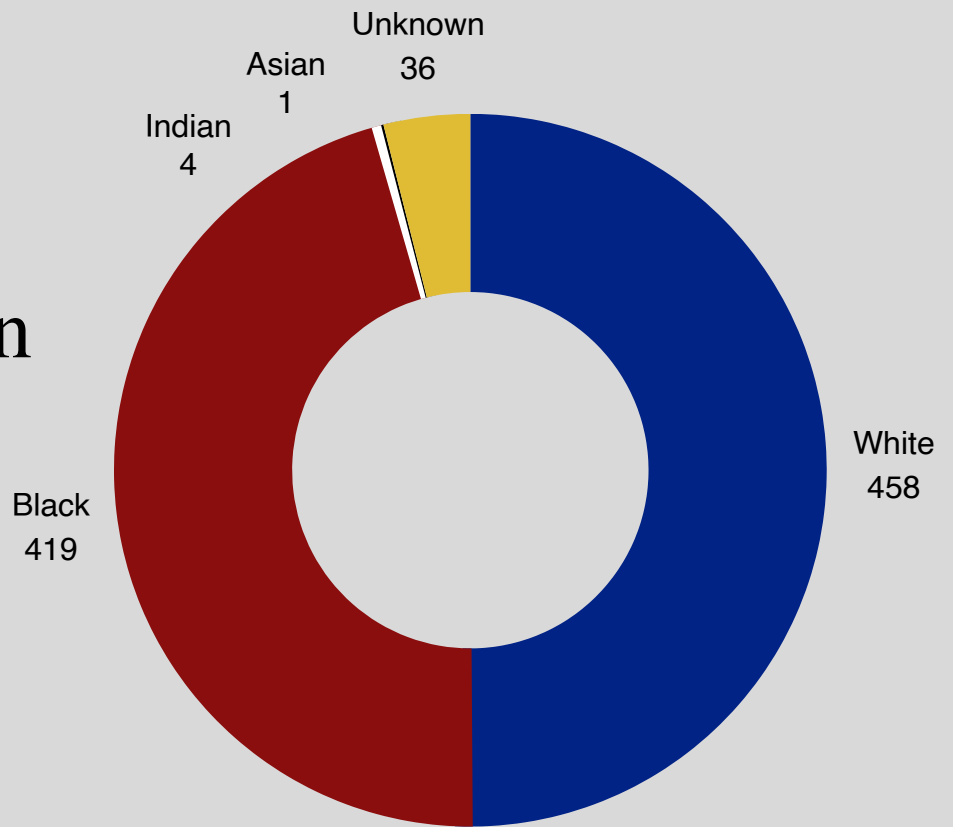

Suffolk County Sheriff's Office

Suffolk County Correctional Facilities Inmate Population March 20, 2023

Jail Population Breakdown by Gender

Population by Age & Gender

Population by Race

Population by Ethnicity

Number of Sentenced Inmates

YAPHANK
RIVERHEAD

Top 10 Towns by Residence

Top 10 Holding Charges

Visitor Statistics