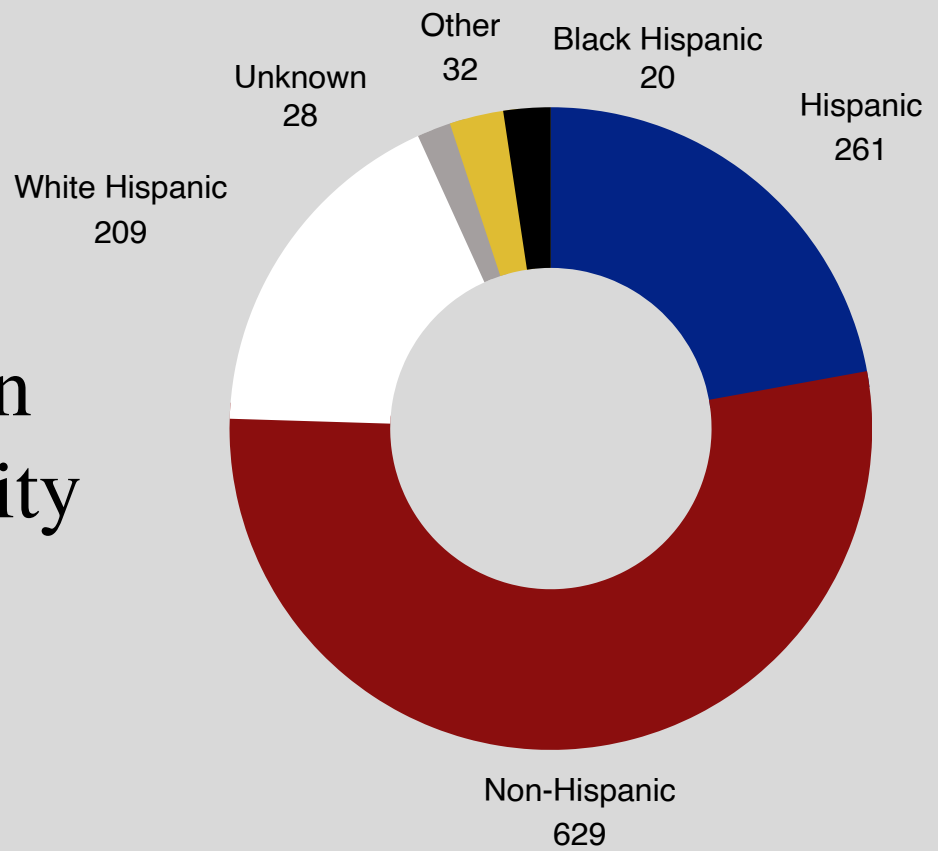

Suffolk County Sheriff's Office

Suffolk County Correctional Facilities Inmate Population March 20, 2023

Jail Population Breakdown by Gender

Population by Age & Gender

Population by Race

Population by Ethnicity

Number of Sentenced Inmates

YAPHANK
RIVERHEAD

Top 10 Towns by Residence

Top 10 Holding Charges

Visitor Statistics