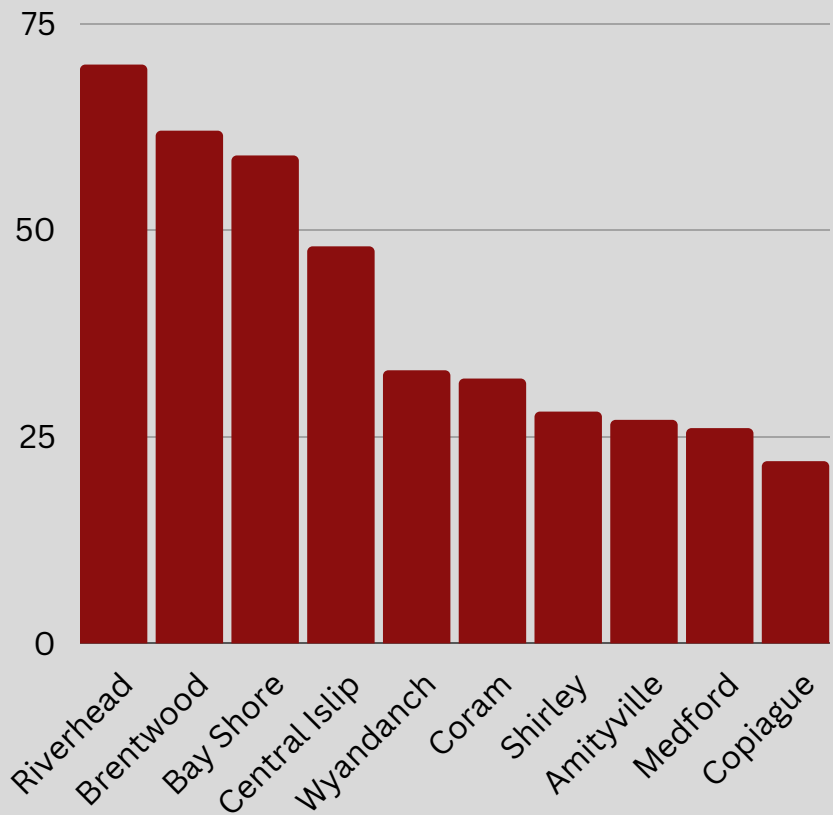

Suffolk County Sheriff's Office

Suffolk County Correctional Facilities Inmate Population March 6, 2023

Jail Population Breakdown by Gender

Population by Age & Gender

Population by Race

Population by Ethnicity

Number of Sentenced Inmates

YAPHANK
RIVERHEAD

Top 10 Towns by Residence

Top 10 Holding Charges

Visitor Statistics