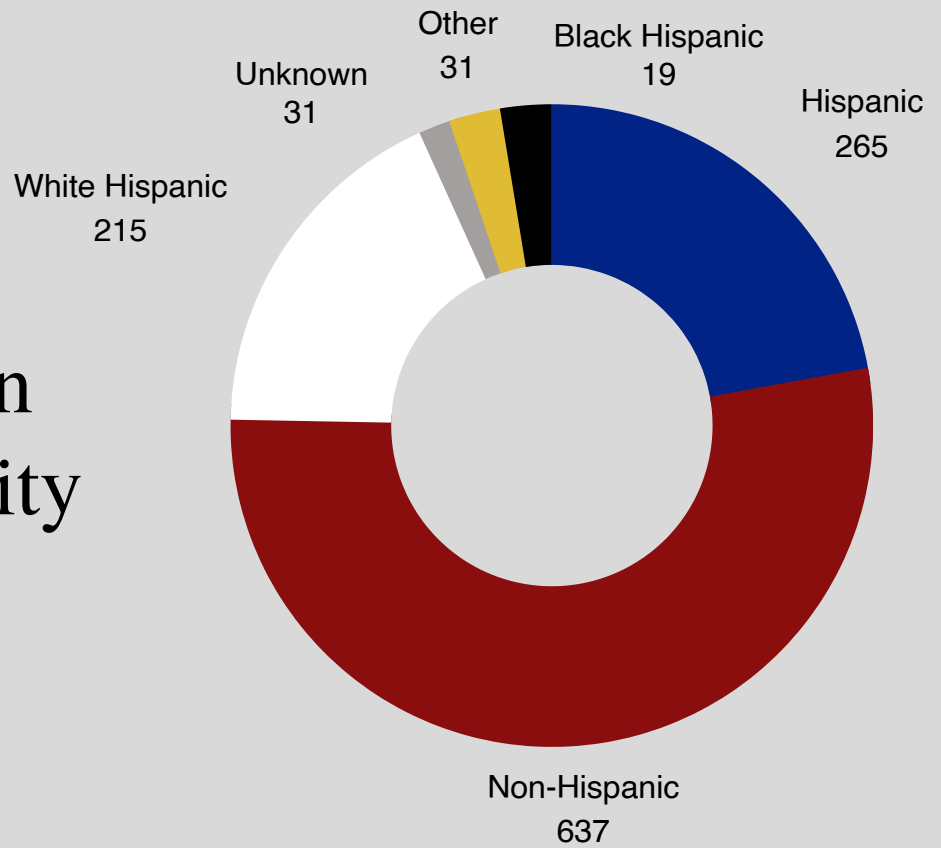

Suffolk County Sheriff's Office

Suffolk County Correctional Facilities Inmate Population March 6, 2023

Jail Population Breakdown by Gender

Population by Age & Gender

Population by Race

Population by Ethnicity

Number of Sentenced Inmates

YAPHANK
RIVERHEAD

Top 10 Towns by Residence

Top 10 Holding Charges

Visitor Statistics