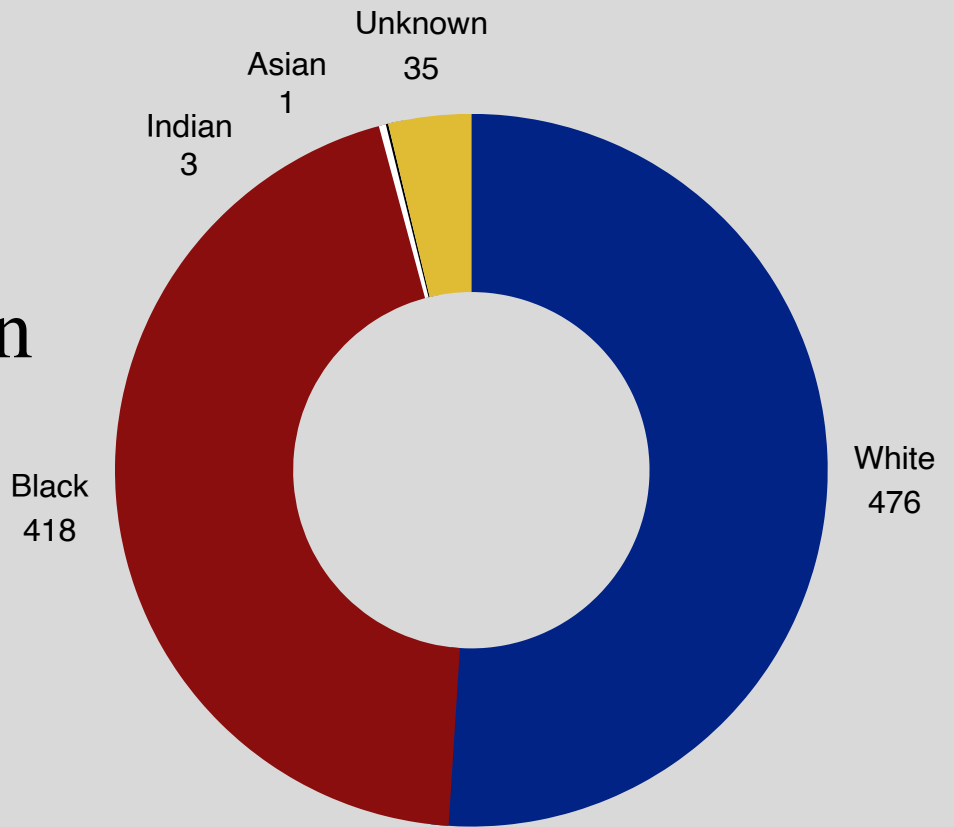

Suffolk County Sheriff's Office

Suffolk County Correctional Facilities Inmate Population March 6, 2023

Jail Population Breakdown by Gender

Population by Age & Gender

Population by Race

Population by Ethnicity

Number of Sentenced Inmates

YAPHANK
RIVERHEAD

Top 10 Towns by Residence

Top 10 Holding Charges

Visitor Statistics