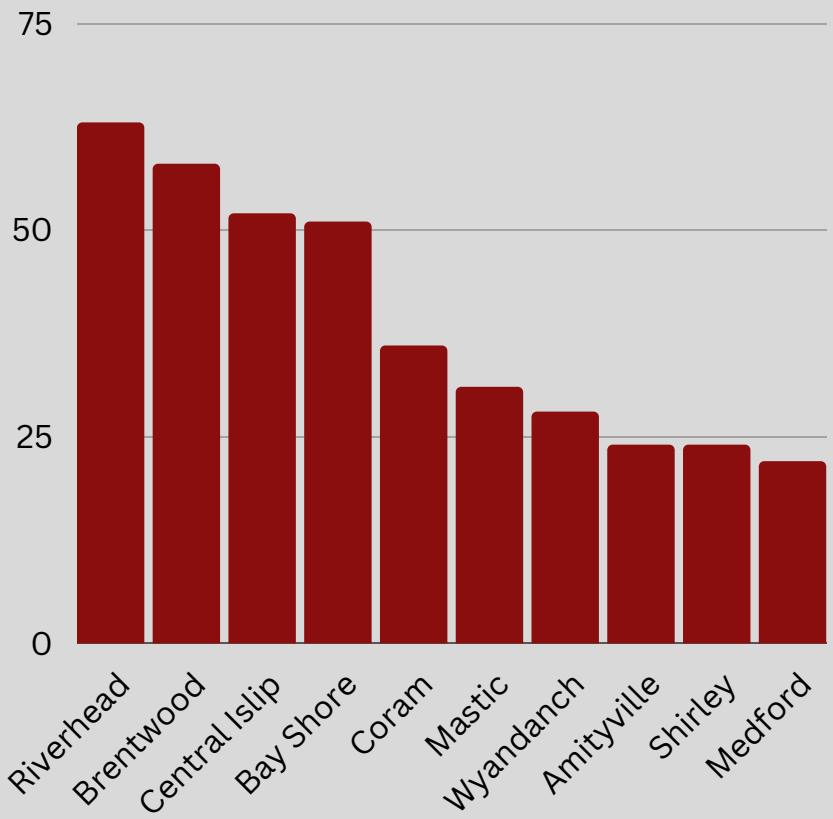

# Population by Race

# Population by Ethnicity

# Number of Sentenced Inmates

**YAPHANK**  
**RIVERHEAD**

# Top 10 Towns by Residence