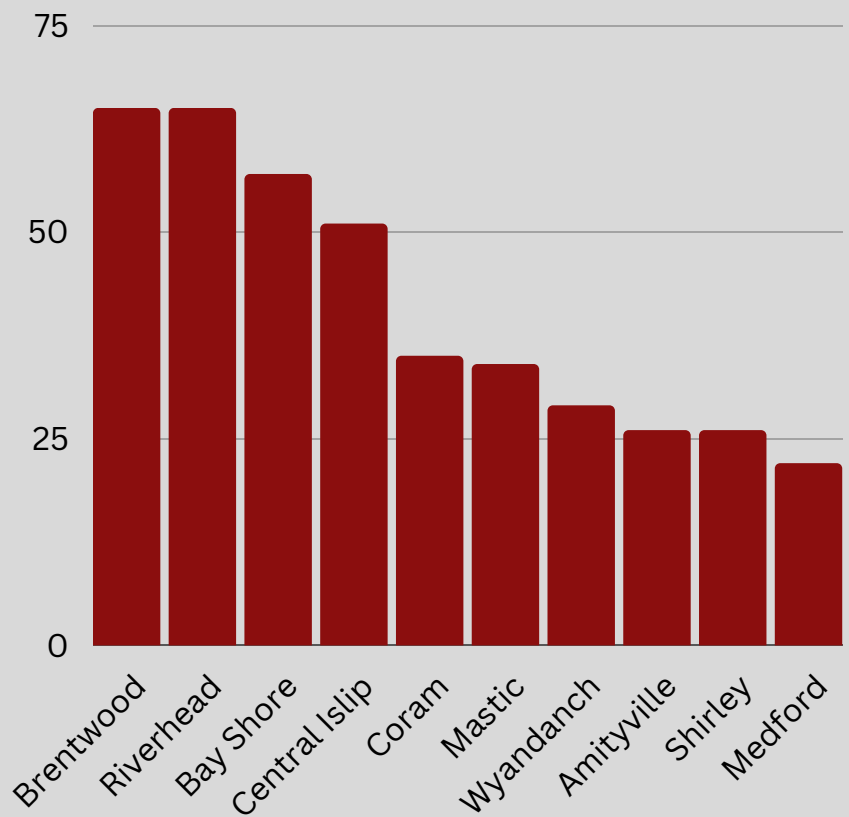

# Population by Race

# Population by Ethnicity

# Number of Sentenced Inmates

**YAPHANK**  
**RIVERHEAD**

# Top 10 Towns by Residence