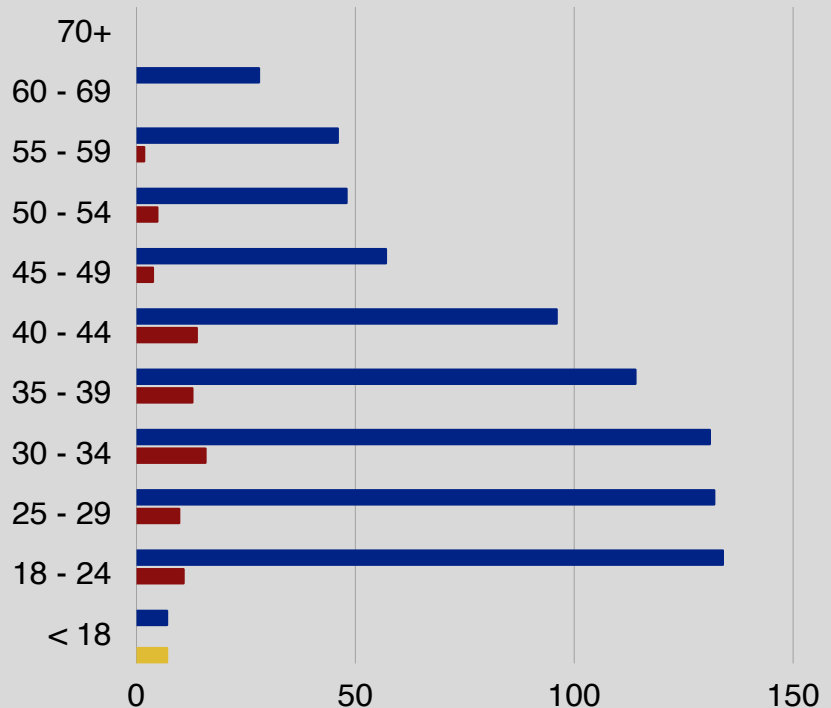

Suffolk County Sheriff's Office

Suffolk County Correctional Facilities Inmate Population January 2, 2023

Jail Population Breakdown by Gender

Population by Age & Gender

Population by Race

Population by Ethnicity

Number of Sentenced Inmates

YAPHANK
RIVERHEAD

Top 10 Towns by Residence

Top 10 Holding Charges

Visitor Statistics