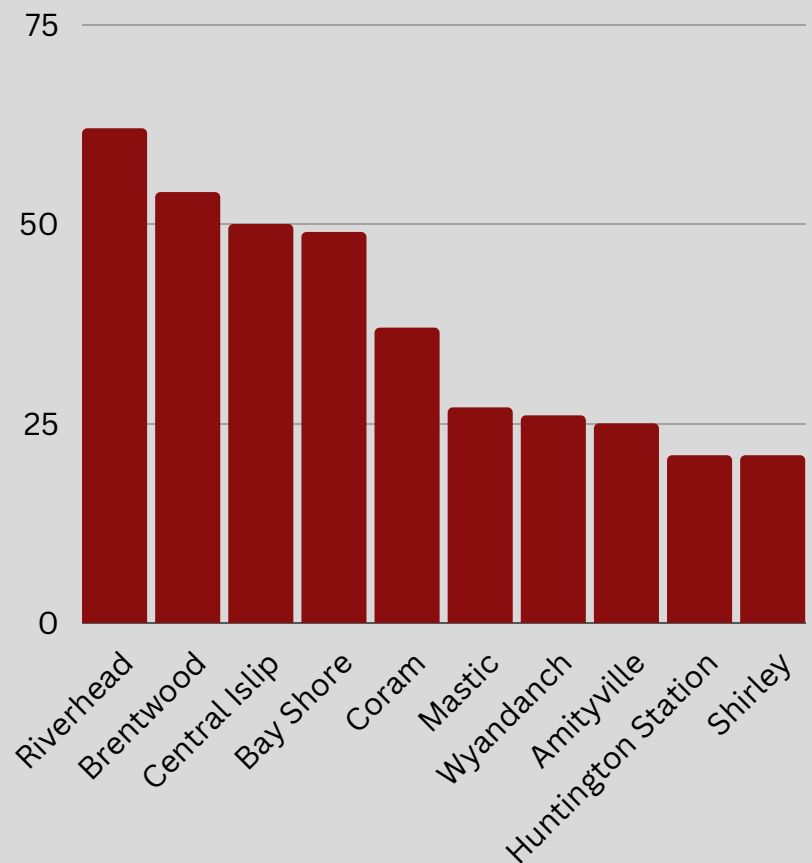

Suffolk County Sheriff's Office

Suffolk County Correctional Facilities Inmate Population January 2, 2023

Jail Population Breakdown by Gender

Population by Age & Gender

Population by Race

Population by Ethnicity

Number of Sentenced Inmates

YAPHANK
RIVERHEAD

Top 10 Towns by Residence

Top 10 Holding Charges

Visitor Statistics