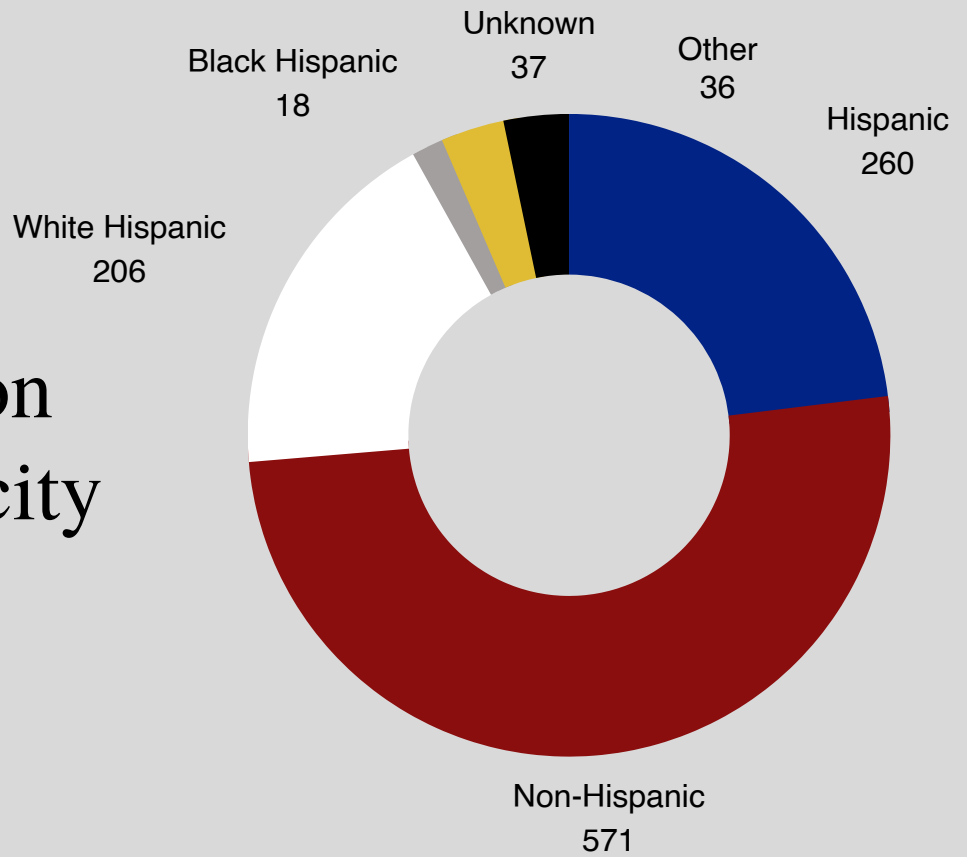

Suffolk County Sheriff's Office

Suffolk County Correctional Facilities Inmate Population January 2, 2023

Jail Population Breakdown by Gender

Population by Age & Gender

Population by Race

Population by Ethnicity

Number of Sentenced Inmates

YAPHANK
RIVERHEAD

Top 10 Towns by Residence

Top 10 Holding Charges

Visitor Statistics