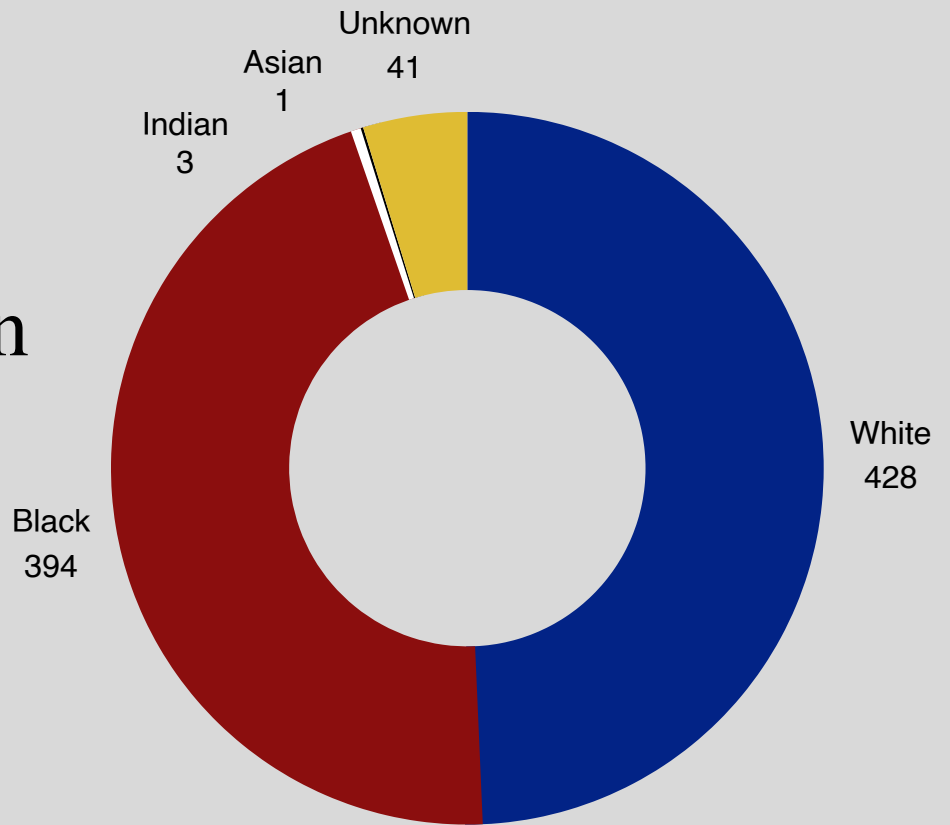

Suffolk County Sheriff's Office

Suffolk County Correctional Facilities Inmate Population January 2, 2023

Jail Population Breakdown by Gender

Population by Age & Gender

Population by Race

Population by Ethnicity

Number of Sentenced Inmates

YAPHANK
RIVERHEAD

Top 10 Towns by Residence

Top 10 Holding Charges

Visitor Statistics